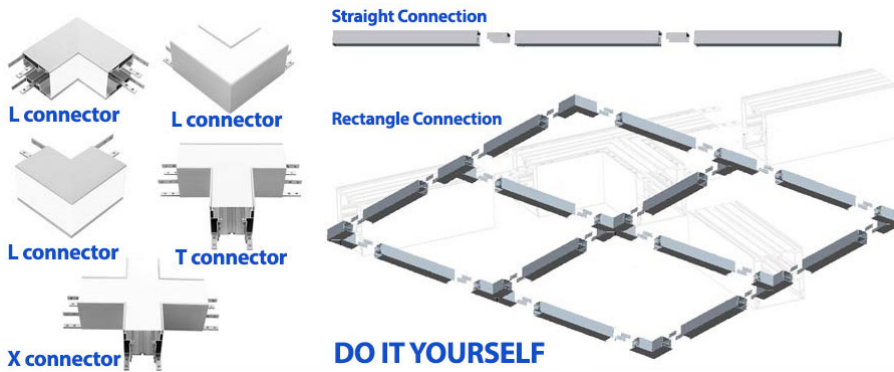

Connectable Accessories

Applications

Widely used both on household lighting and commercial lighting - such as office, supermarket, workshop, school, hospital, bank, warehouse, etc.