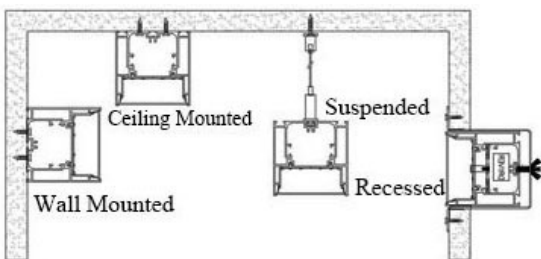

Installation Type