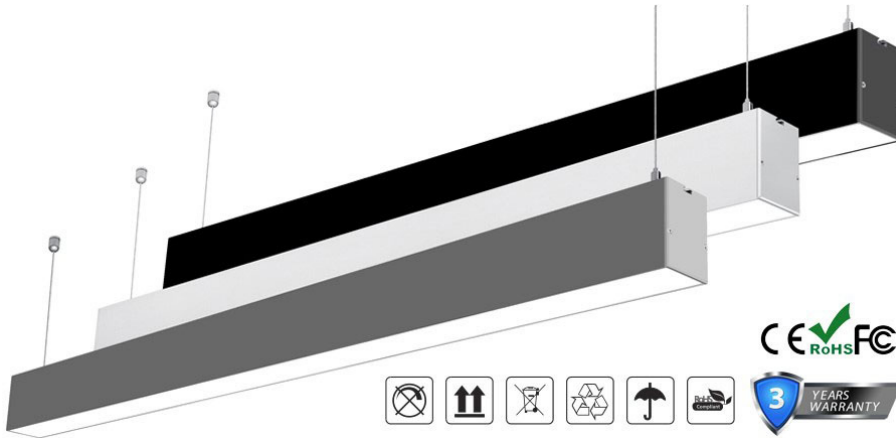

# Elara - LED Linear Light

The Elara LED Linear Light is available in a number of different mounting positions & finishes, and can be connected together to form decorative but functional lighting solutions.

## Features

- DIY (Do It Yourself)
- Connectable
- Suspended, recessed, wall mounted or ceiling mounted