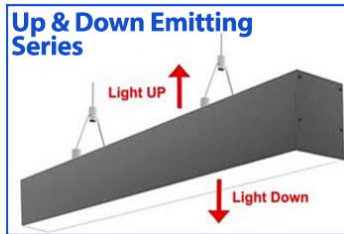

Product Versions