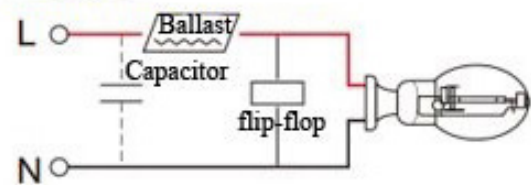

Mimas - LED Corn Light

The Mimas LED Corn Light is an LED replacement bulb for an E26, E27, E39 & E40 fitting.

Its 360° LED design allows for omnidirectional light output.

The Mimas is rated at IP65, so is ideal for external applications.

Features & Details

Product Versions

Specifications

Input Voltage	AC100-277V
Wattage	10W, 20W, 30W, 40W, 50W, 80W
LED Chip	SMD2835/5630 Chip
Material	Aluminium & PC
Base	E26 / E27 / E39 / E40
Beam Angle	360°
Lumens Efficiency	120Lm/W
Colour Temperature	2700-6500K
Power Factor	>0.9
CRI	>80
IP Rating	IP65
Warranty	5 years

Installation Instructions

1. Turn off the power

2. Remove old ballast or disconnect

3. Install new LED replacement lamp

Applications

The Mimas LED Corn light can be used in a variety of applications - such as highways/motorways, roads, streets, bridges, schools, industrial areas, parks, houses, etc.