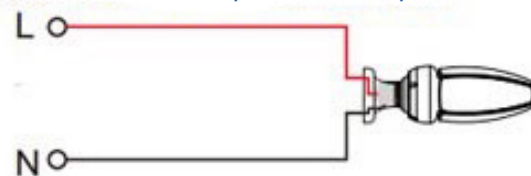

Mimas - LED Corn Light

The Mimas LED Corn Light is an LED replacement bulb for an E26, E27, E39 & E40 fitting.

Its 360° LED design allows for omnidirectional light output.

The Mimas is rated at IP65, so is ideal for external applications.

Features & Details

Product Versions

Specifications

Input Voltage	AC100-277V
Wattage	10W, 20W, 30W, 40W, 50W, 80W
LED Chip	SMD2835/5630 Chip
Material	Aluminium & PC
Base	E26 / E27 / E39 / E40
Beam Angle	360°
Lumens Efficiency	120Lm/W
Colour Temperature	2700-6500K
Power Factor	>0.9
CRI	>80
IP Rating	IP65
Warranty	5 years

Installation Instructions

1. Turn off the power

2. Remove old ballast or disconnect

3. Install new LED replacement lamp

Applications

The Mimas LED Corn light can be used in a variety of applications - such as highways/motorways, roads, streets, bridges, schools, industrial areas, parks, houses, etc.