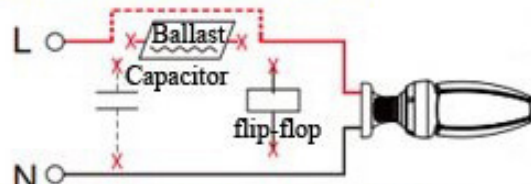

Mimas - LED Corn Light

The Mimas LED Corn Light is an LED replacement bulb for an E26, E27, E39 & E40 fitting.

Its 360° LED design allows for omnidirectional light output.

The Mimas is rated at IP65, so is ideal for external applications.

Features & Details

Product Versions

Specifications

Input Voltage	AC100-277V
Wattage	10W, 20W, 30W, 40W, 50W, 80W
LED Chip	SMD2835/5630 Chip
Material	Aluminium & PC
Base	E26 / E27 / E39 / E40
Beam Angle	360°
Lumens Efficiency	120Lm/W
Colour Temperature	2700-6500K
Power Factor	>0.9
CRI	>80
IP Rating	IP65
Warranty	5 years

Installation Instructions

1. Turn off the power

2. Remove old ballast or disconnect

3. Install new LED replacement lamp

Applications

The Mimas LED Corn light can be used in a variety of applications - such as highways/motorways, roads, streets, bridges, schools, industrial areas, parks, houses, etc.